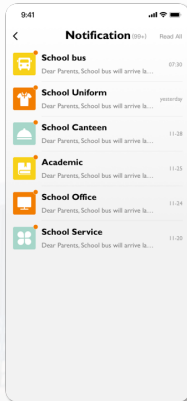

Q1 如何获取校园动态? How to access school news?

新闻 News

- 每周快讯 The Week Ahead
- 惠灵顿/惠立之友 Friends of Wellington/Huili
- 班级新闻 Newsletter
- 管理团队寄语 Message from the Leadership
- 交流会 Coffee with the Leadership Team
- 教学通告 Academic Announcement
- 惠灵/惠立谈 (视频) Wellington/Huili Talks (Video)
- 校园活动 (视频) School Events (Video)

通知 Notifications

- 餐厅充值/余额/消费 Catering recharge/balance/expense
- 校车线路/政策变更 School bus route/policy change
- 校车刷卡
- 校车故障通知
- School bus breakdown notification
- 校车5分钟到站提醒 Five minutes before arrival reminder
- 交通堵塞 Traffic jam

Q2 如何了解孩子在校表现? How to know children's school performance?

孩子 Children

- 基本信息 Basic Information
- 相关老师 Key Contacts
- 课程表 Timetable

- 出勤记录 Attendance Record
- 荣誉嘉奖 Pupil Awards
- 违纪记录 Detention & Discipline
- 学期报告 Academic Performance

Q3 如何使用校园服务? How to use school services?

应用 Application

校园餐厅 School Catering

- 餐饮充值 Catering Top-Up
- 账户余额 Balance Account
- 消费记录 Expense Record
- 菜单 Menu

校服商店 School Uniform

- 校服预售 Presell
- 零售商店 Retail store
- 订单信息 Orders

校车服务 School Bus Services

- 校车申请 School Bus Application
- 校车乘坐政策 School Bus Policy
- 校车付费信息 Payment Information
- TMS校车线路追踪 TMS Bus Route Tracking

学术系统 Academic System

- 账号管理 Accounts Management
- 访问链接 Website Link