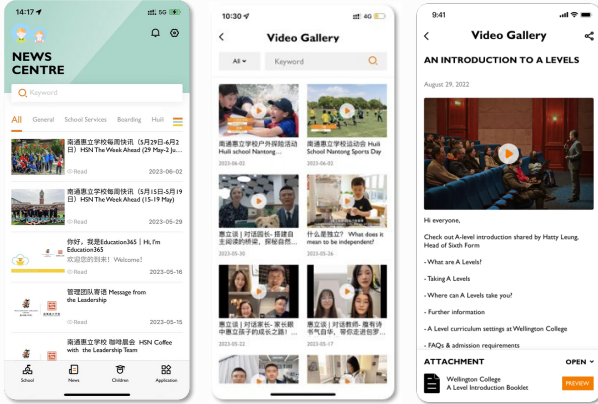

Q1 如何获取校园动态? How to access school news?

新闻 News

- 每周快讯 The Week Ahead
- 惠灵顿/惠立之友 Friends of Wellington/Huili
- 班级新闻 Newsletter
- 管理团队寄语 Message from the Leadership
- 交流会 Coffee with the Leadership Team
- 教学通告 Academic Announcement
- 惠灵/惠立谈 (视频) Wellington/Huili Talks (Video)
- 校园活动 (视频) School Events (Video)

通知 Notifications

- 餐厅充值/余额/消费 Catering recharge/balance/expense
- 校车线路/政策变更 School bus route/policy change
- 校车刷卡
- 校车故障通知
- School bus breakdown notification
- 校车5分钟到站提醒 Five minutes before arrival reminder
- 交通堵塞 Traffic jam