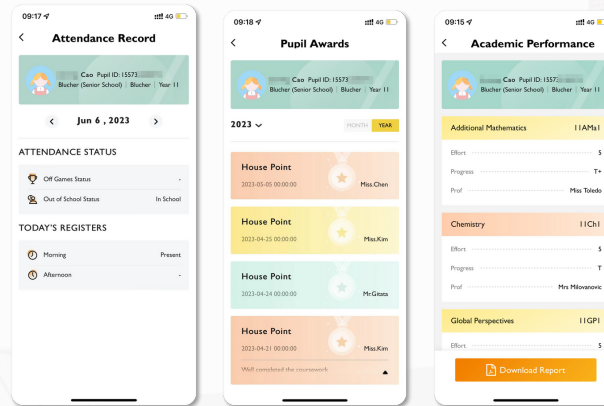

- 出勤记录 Attendance Record
- 荣誉嘉奖 Pupil Awards
- 违纪记录 Detention & Discipline
- 学期报告 Academic Performance