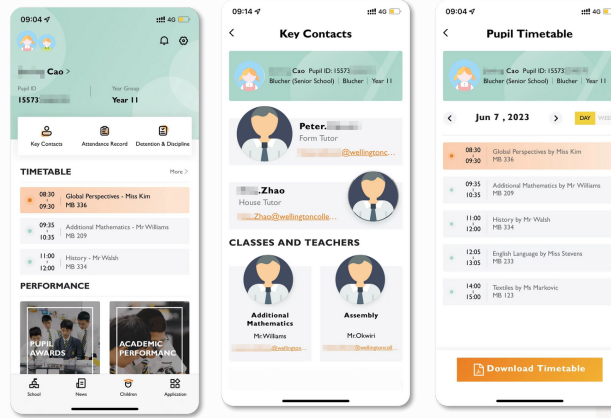

Q2 如何了解孩子在校表现? How to know children's school performance?

孩子 Children

- 基本信息 Basic Information
- 相关老师 Key Contacts
- 课程表 Timetable